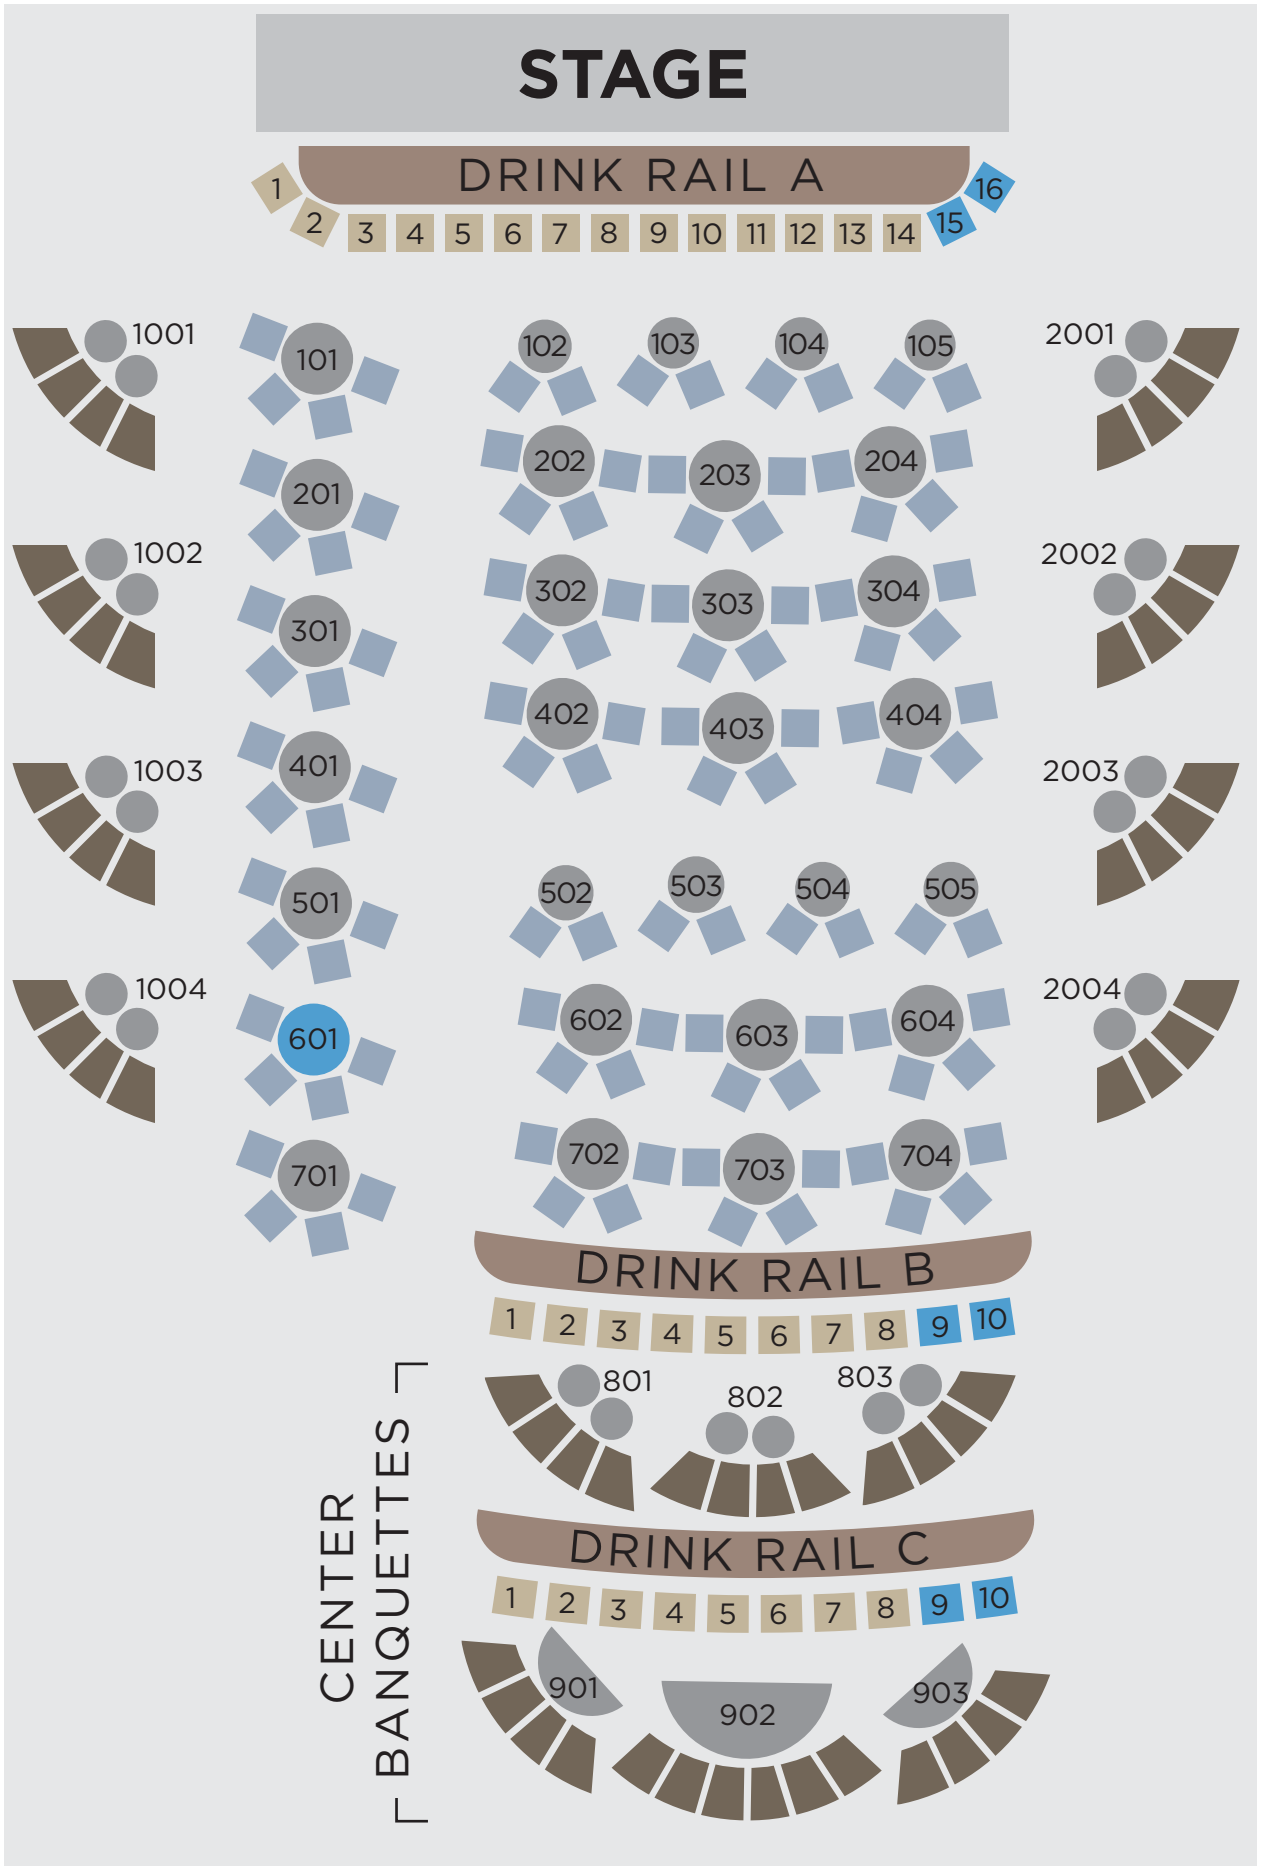

GREER CABARET THEATER

KEY

- Drink Rail
- Banquette
- Table
- ADA Seating