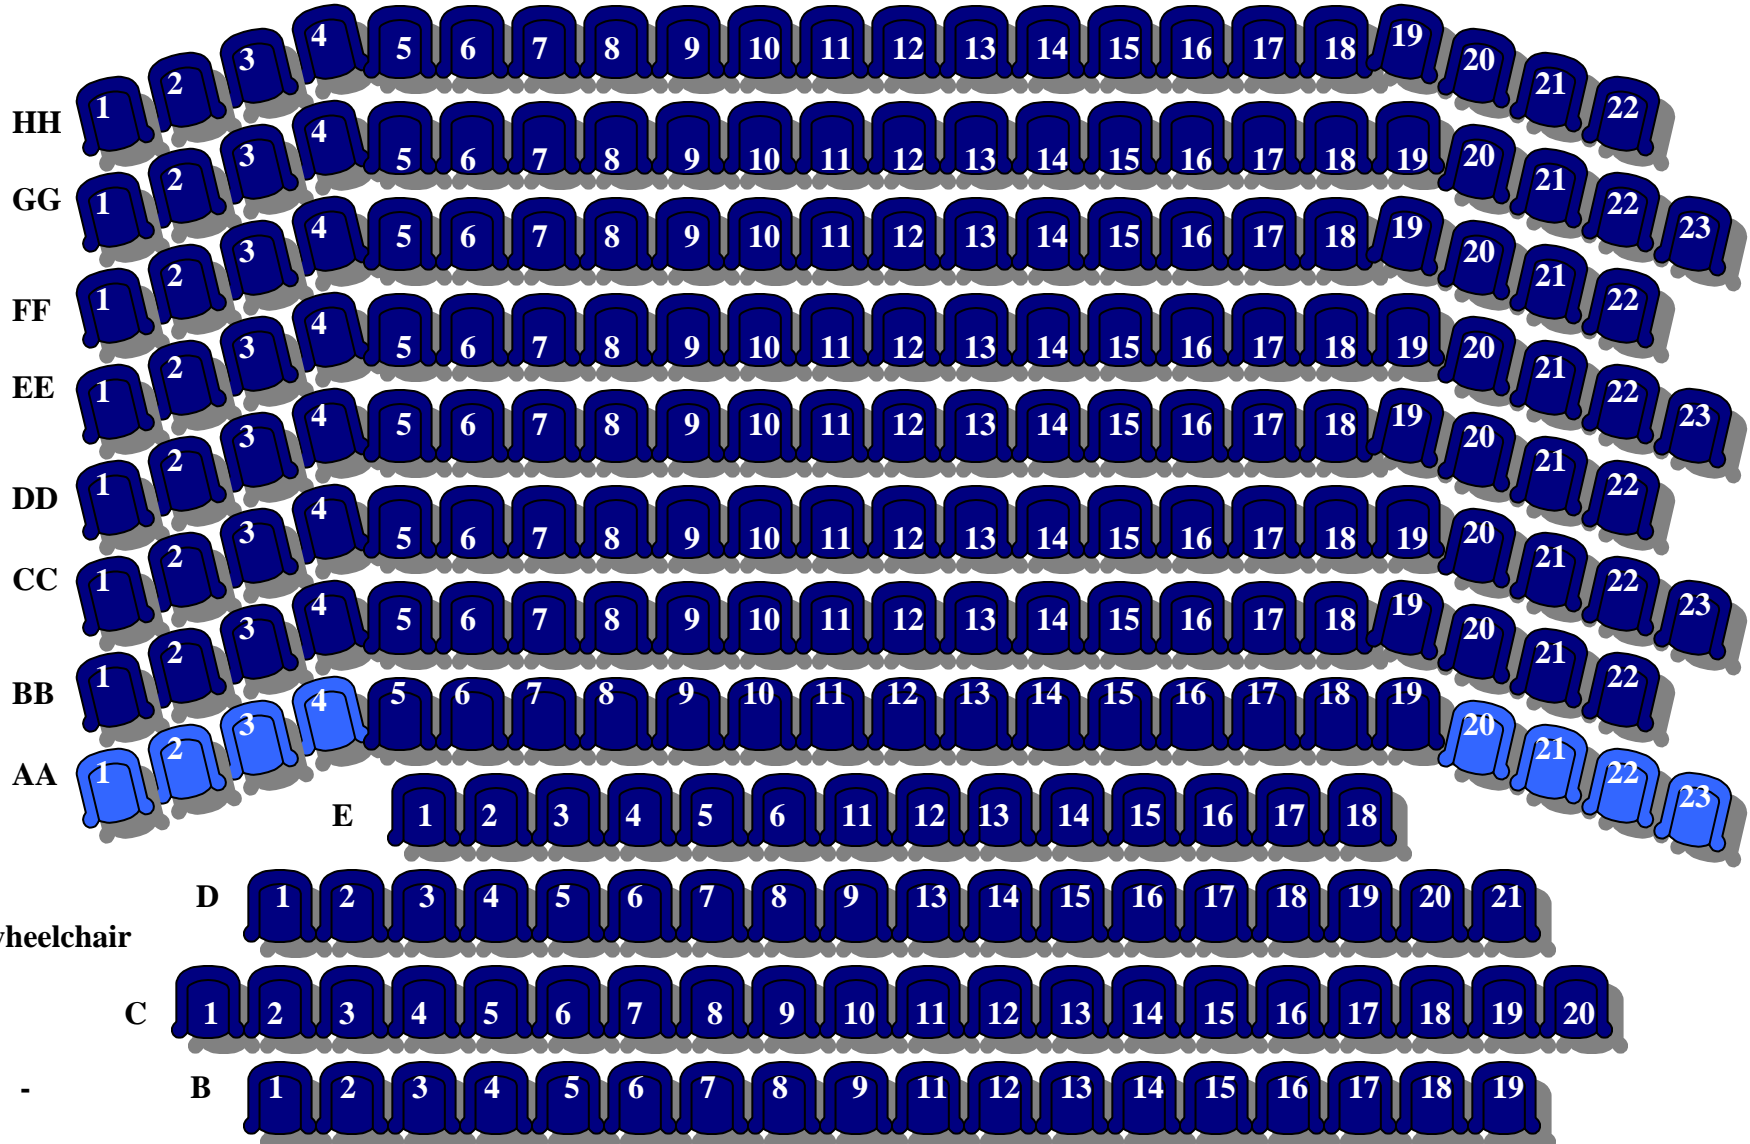

City Theatre Mainstage Seating Chart

Stage